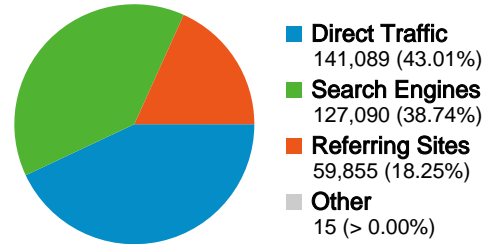

All traffic sources sent a total of 328,049 visits

-  **43.01%** Direct Traffic
-  **18.25%** Referring Sites
-  **38.74%** Search Engines

Top Traffic Sources

Sources	Visits	% visits	Keywords	Visits	% visits
(direct) ((none))	141,089	43.01%	diesel truck resource	6,183	4.87%
google (organic)	108,448	33.06%	dtr	5,009	3.94%
yahoo (organic)	10,818	3.30%	dodge diesel	2,789	2.19%
dodge-diesel.org (referral)	7,142	2.18%	dieseltruckresource	2,533	1.99%
dieseltruckresource.com	6,367	1.94%	dodge diesel forum	2,430	1.91%