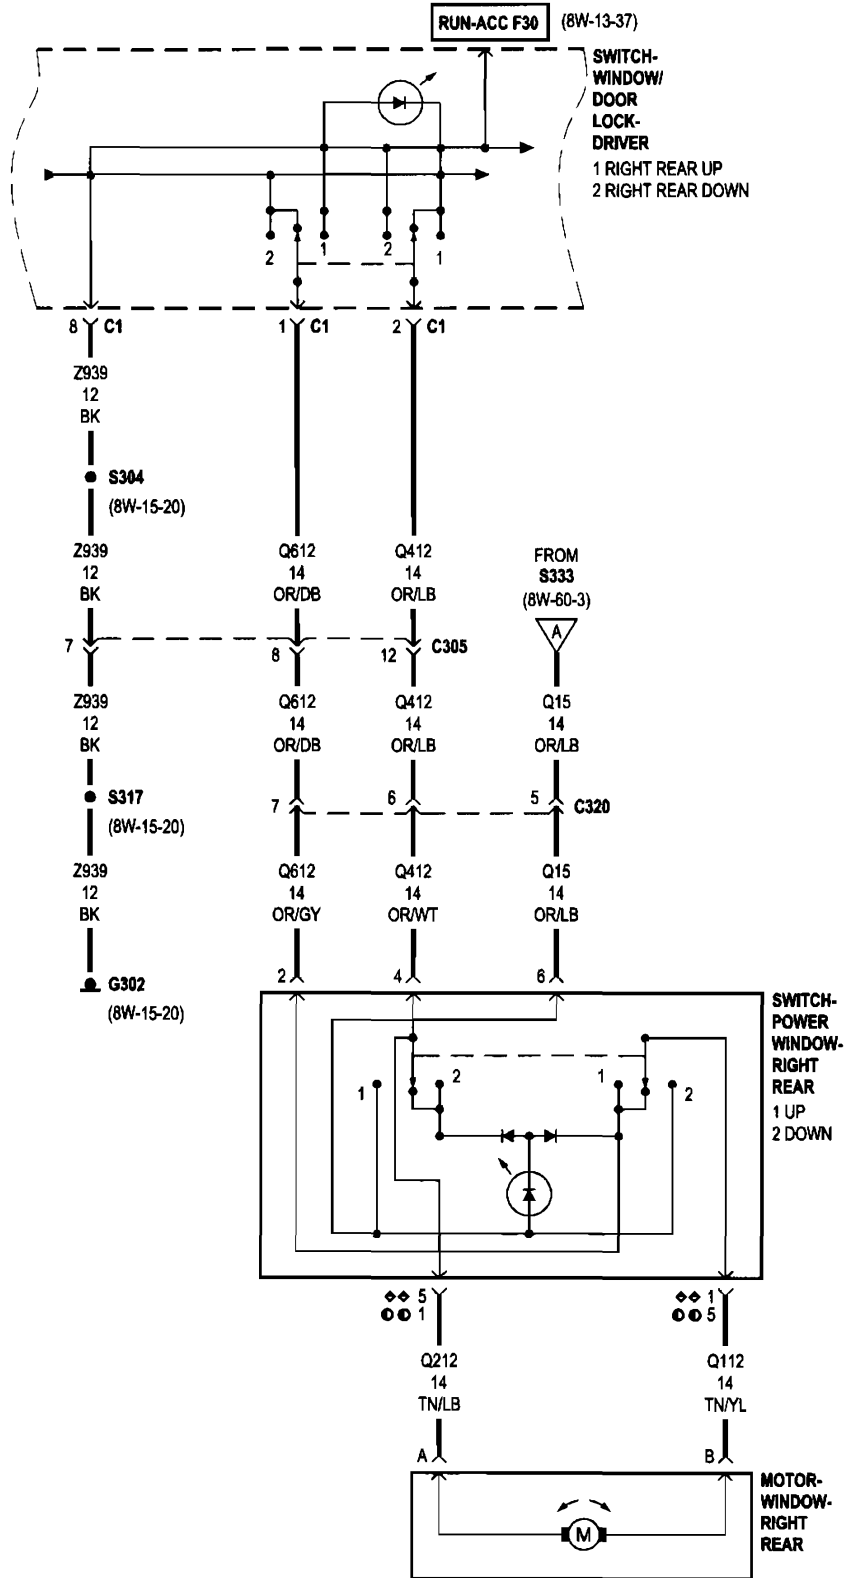

8W-60 POWER WINDOWS

Component	Page	Component	Page
Cluster	8W-60-6	Motor-Window-Passenger	8W-60-3
G203	8W-60-6	Motor-Window-Right Rear	8W-60-4
G302	8W-60-2, 3, 4, 5	Switch-Power Sliding Backlite	8W-60-6
Module-Totally Integrated Power	8W-60-2, 6	Switch-Power Window-Left Rear	8W-60-5
Motor-Power Sliding Backlite	8W-60-6	Switch-Power Window-Passenger	8W-60-3
Motor-Window-Driver	8W-60-2	Switch-Power Window-Right Rear	8W-60-4
Motor-Window-Left Rear	8W-60-5	Switch-Window/Door Lock-Driver ..	8W-60-2, 3, 4, 5

◆◆ QUAD CAB
●● MEGA CAB