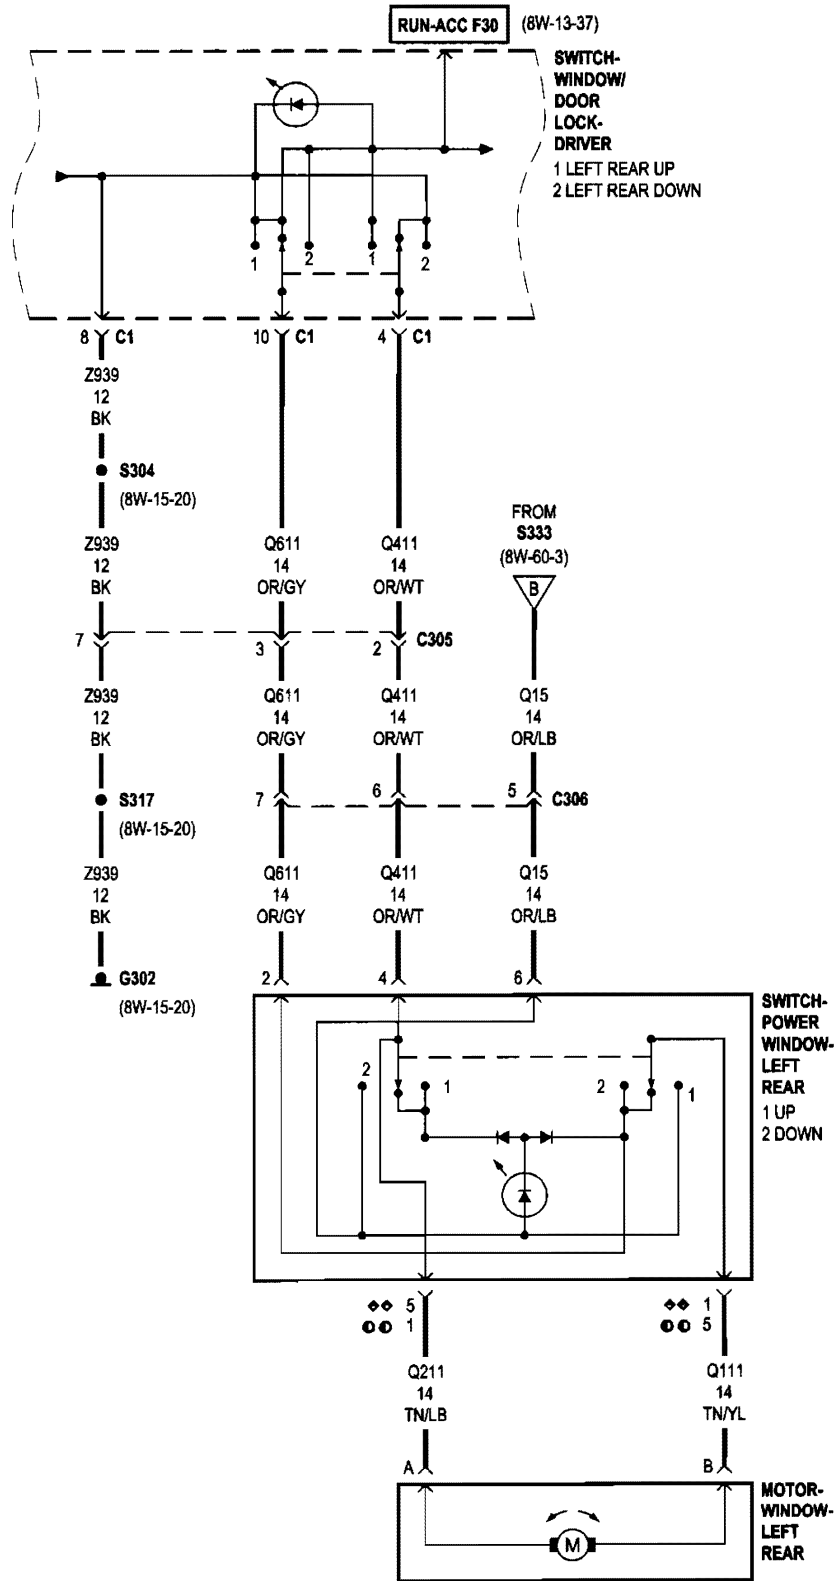

8W-60 POWER WINDOWS

Component	Page	Component	Page
Cluster	8W-60-6	Motor-Window-Passenger	8W-60-3
G203	8W-60-6	Motor-Window-Right Rear	8W-60-4
G302	8W-60-2, 3, 4, 5	Switch-Power Sliding Backlite	8W-60-6
Module-Totally Integrated Power	8W-60-2, 6	Switch-Power Window-Left Rear	8W-60-5
Motor-Power Sliding Backlite	8W-60-6	Switch-Power Window-Passenger	8W-60-3
Motor-Window-Driver	8W-60-2	Switch-Power Window-Right Rear	8W-60-4
Motor-Window-Left Rear	8W-60-5	Switch-Window/Door Lock-Driver ..	8W-60-2, 3, 4, 5

◆◆ QUAD CAB
●● MEGA CAB