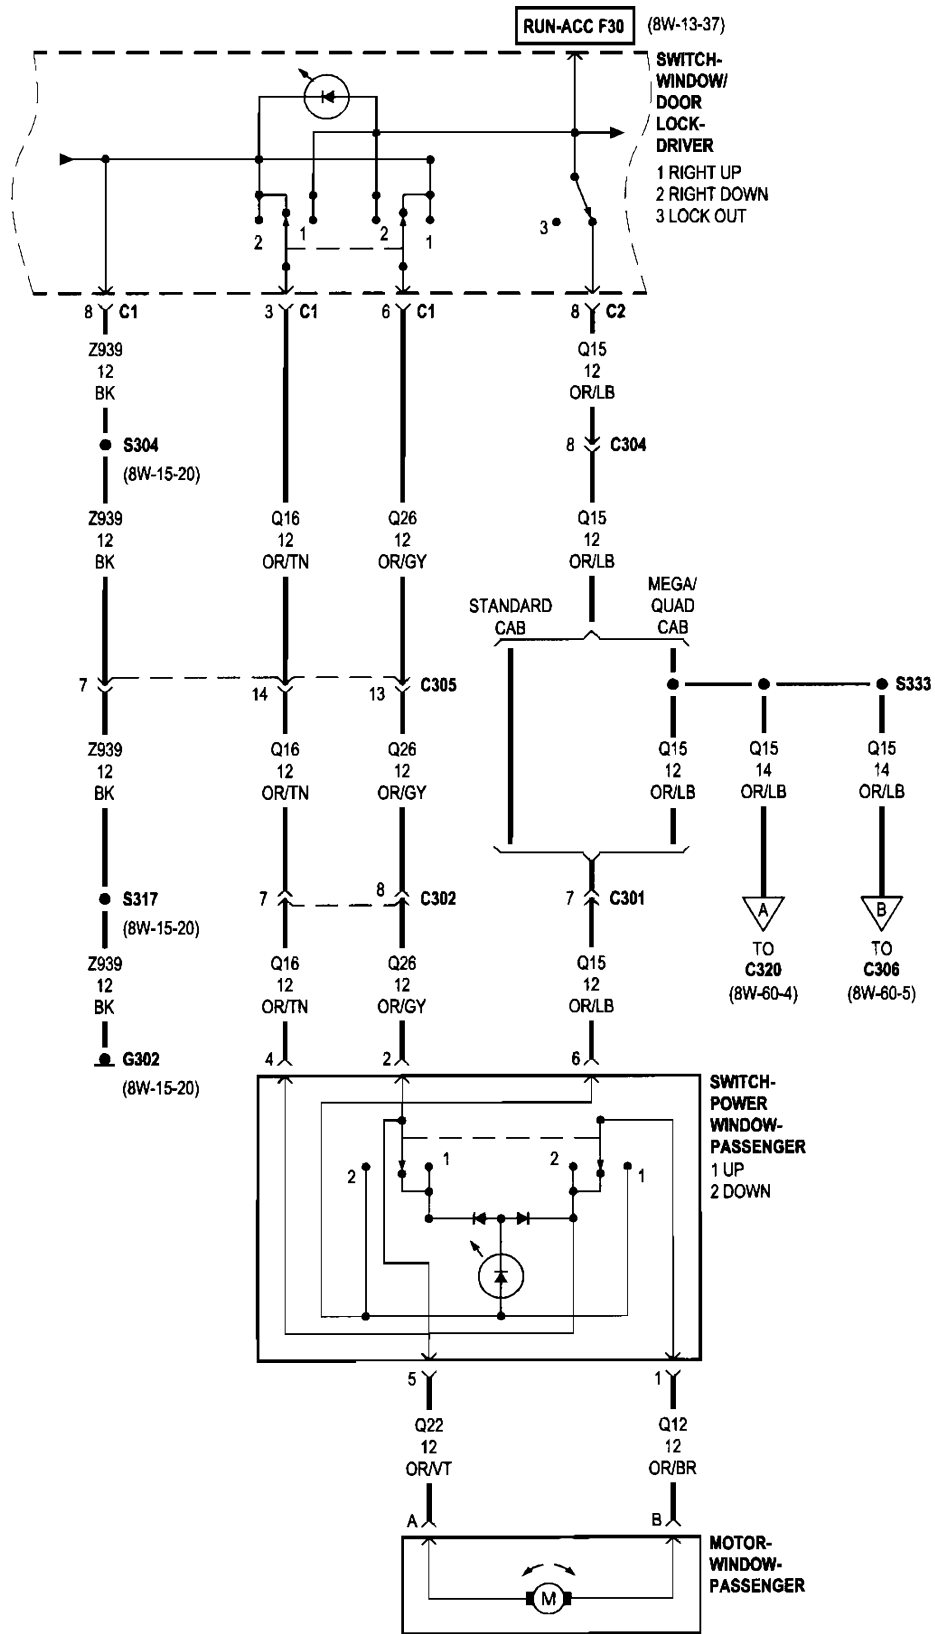

8W-60 POWER WINDOWS

Component	Page	Component	Page
Cluster	8W-60-6	Motor-Window-Passenger	8W-60-3
G203	8W-60-6	Motor-Window-Right Rear	8W-60-4
G302	8W-60-2, 3, 4, 5	Switch-Power Sliding Backlite	8W-60-6
Module-Totally Integrated Power	8W-60-2, 6	Switch-Power Window-Left Rear	8W-60-5
Motor-Power Sliding Backlite	8W-60-6	Switch-Power Window-Passenger	8W-60-3
Motor-Window-Driver	8W-60-2	Switch-Power Window-Right Rear	8W-60-4
Motor-Window-Left Rear	8W-60-5	Switch-Window/Door Lock-Driver ..	8W-60-2, 3, 4, 5

◆◆ QUAD CAB
●● MEGA CAB