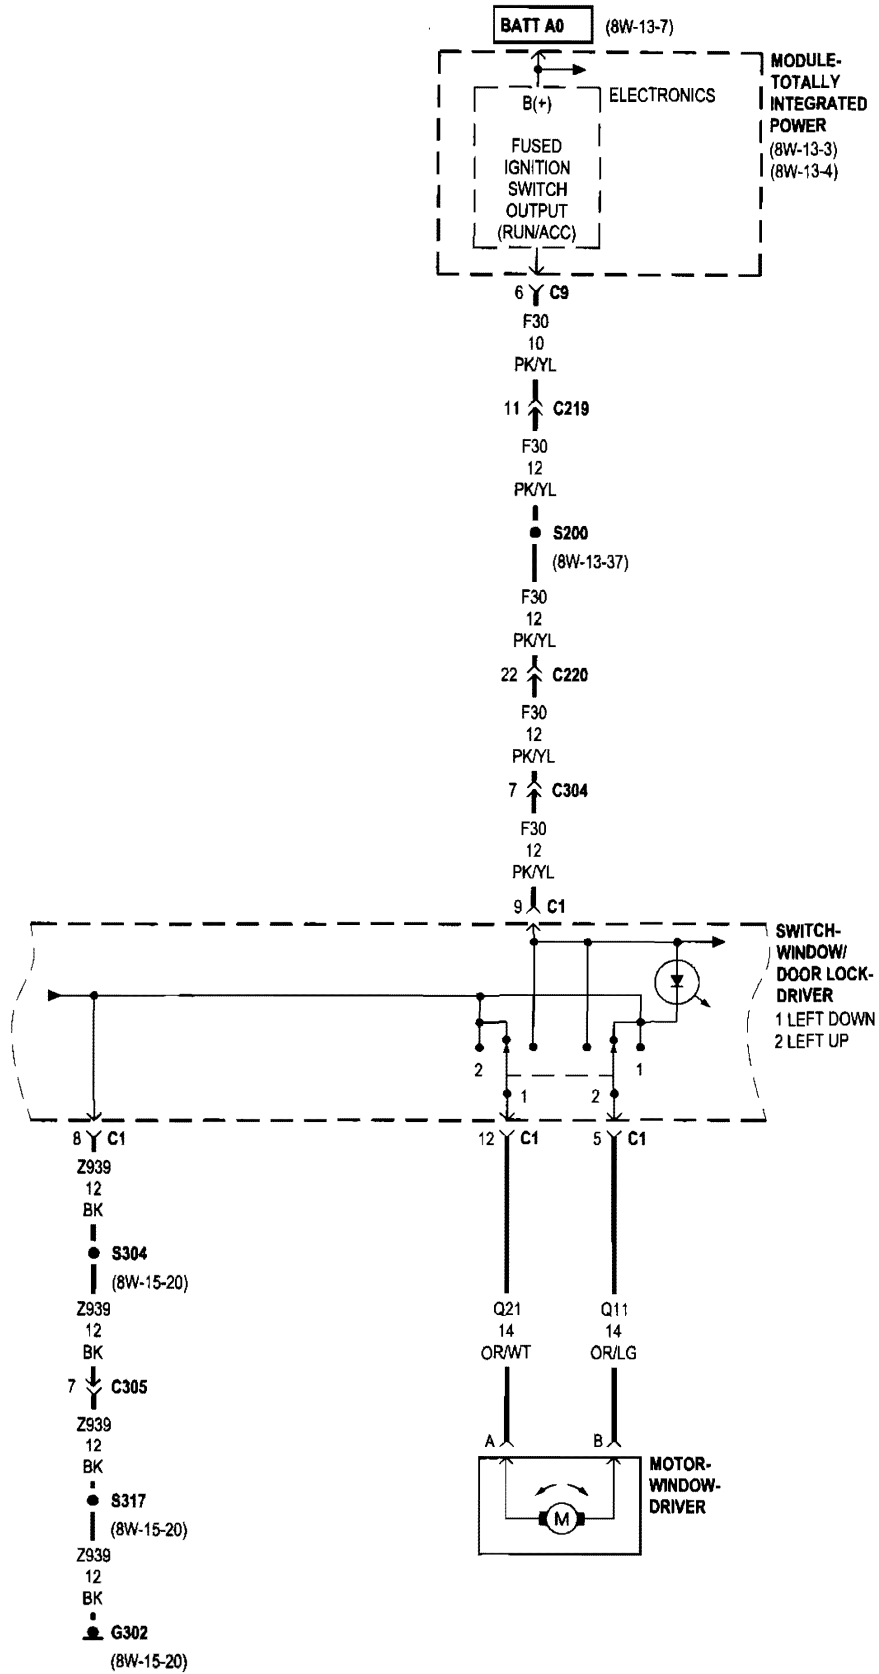

8W-60 POWER WINDOWS

Component	Page	Component	Page
Cluster	8W-60-6	Motor-Window-Passenger	8W-60-3
G203	8W-60-6	Motor-Window-Right Rear	8W-60-4
G302	8W-60-2, 3, 4, 5	Switch-Power Sliding Backlite	8W-60-6
Module-Totally Integrated Power	8W-60-2, 6	Switch-Power Window-Left Rear	8W-60-5
Motor-Power Sliding Backlite	8W-60-6	Switch-Power Window-Passenger	8W-60-3
Motor-Window-Driver	8W-60-2	Switch-Power Window-Right Rear	8W-60-4
Motor-Window-Left Rear	8W-60-5	Switch-Window/Door Lock-Driver ..	8W-60-2, 3, 4, 5

◆◆ QUAD CAB
●● MEGA CAB