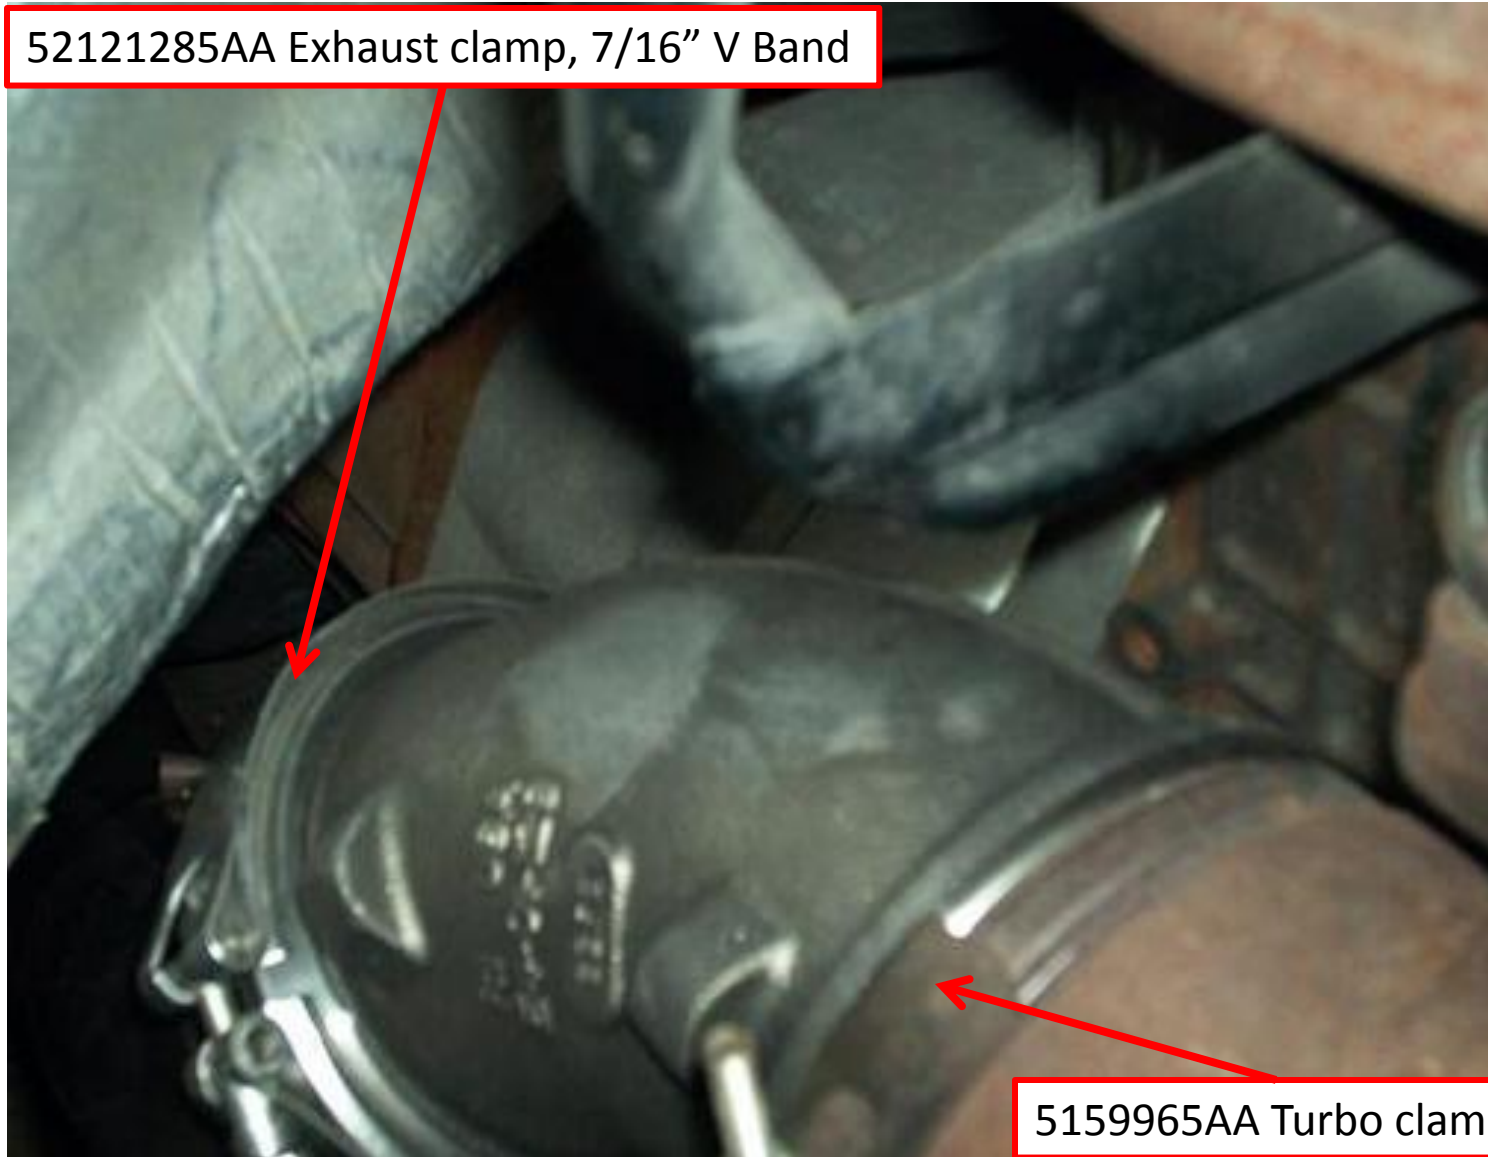

52121285AA Exhaust clamp, 7/16" V Band

5159965AA Turbo clamp