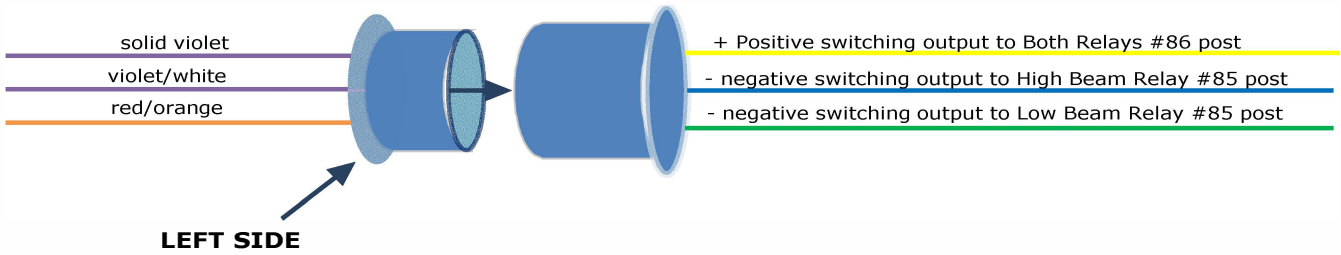

DODGE SPORT HEADLIGHT CONVERSION

OEM Headlight plug to relay connection

Continued on next page

TO RELAYS

DODGE SPORT/QUAD HEADLIGHT CONVERSION CONTINUED

Relay/Headlight Wiring Diagram