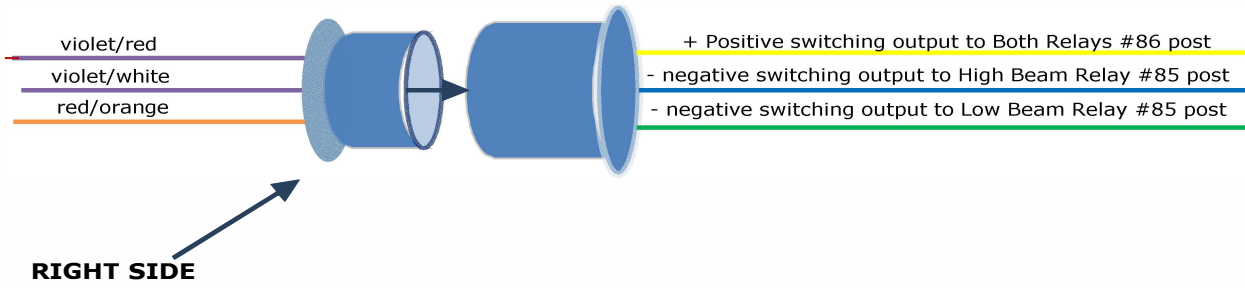

DODGE SPORT HEADLIGHT CONVERSION

OEM Headlight plug to relay connection

Continued on next page

TO RELAYS

DODGE SPORT/QUAD HEADLIGHT CONVERSION CONTINUED

Relay/Headlight Wiring Diagram