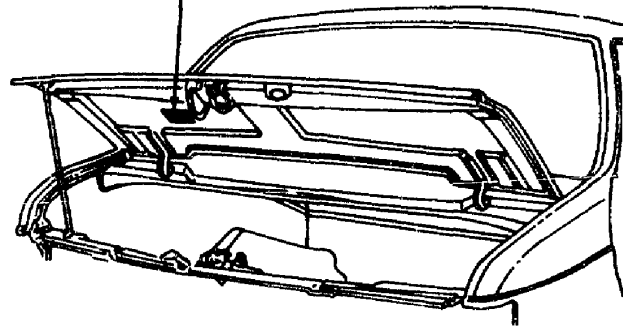

Label Locations

Engine Tune-Up Information Label

Engine Tune-Up Information Label

Vacuum Hose Routing Label

Vacuum Hose Routing Label

Certification Labels

**1982 - 83
DODGE TRUCK MODEL CHART**

MODELS	WHEELBASE	ENGINES	BODY CODE											
			1	2	3	4	5	6	7	8	9			
COMPACT-VANS														
B1	109-127	225-1, 318-1	1											
B2	109-127	225-1, 318-1	1					5						
B3	109-127	318-1, 360-1	1					5						
COMPACT-WAGONS (DODGE & PLYMOUTH)														
B1-PB1	109-127	225-1, 318-1		2										
B2-PB2	109-127	225-1, 318-1		2										
B3-PB3	127	318-1, 360-1		2					6					
CONVENTIONAL CAB 4 × 2														
D1	115-131-149	225-1, 318-1			3	4				7				
D2	131-149	225-1, 318-1	1		3	4				7				
D3	131-149-159-165	318-1, 360-1	1			4			6	7	8			
CONVENTIONAL 4 × 4														
W1	115-131-149	225-1, 318-1			3	4				7				
W2	131	318-1	1		3	4								
W3	131-135-149		1			4			6	7				
SPORT UTILITY (DODGE & PLYMOUTH)														
AD1	106	318-1	1											
AW1	106	318-1	1											

STANDARD EQUIPMENT PICK UP BODY USAGE

BODY STYLE	BODY LENGTH	MODEL	WHEELBASE
PICK UP	6.5 FT.	D150, W150	115
UTILINE	8 FT.	D150, D250, W150, W250	131
PICK UP	6.5 FT.	D150, W150	115
SWEPTLINE	6.5 FT.	D350, W350, (CREW CAB)	149
	8 FT.	D1,2,3, W1,2,3	131
	8 FT.	D1,2,3, W1,2, (CLUB CAB)	149
	8 FT.	D350 (CREW CAB)	165