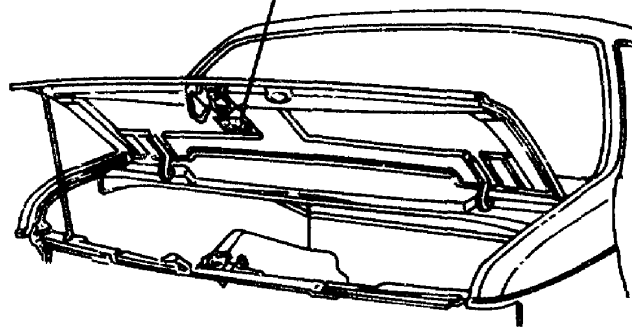

Label Locations

Engine Tune-Up Information Label

Engine Tune-Up Information Label

Vacuum Hose Routing Label

Vacuum Hose Routing Label

Certification Labels

**1982 - 83
DODGE TRUCK MODEL CHART**

MODELS	WHEELBASE	ENGINES	BODY CODE											
			1	2	3	4	5	6	7	8	9			
COMPACT-VANS														
B1	109-127	225-1, 318-1	1											
B2	109-127	225-1, 318-1	1					5						
B3	109-127	318-1, 360-1	1					5						
COMPACT-WAGONS (DODGE & PLYMOUTH)														
B1-PB1	109-127	225-1, 318-1		2										
B2-PB2	109-127	225-1, 318-1		2										
B3-PB3	127	318-1, 360-1		2					6					
CONVENTIONAL CAB 4 × 2														
D1	115-131-149	225-1, 318-1			3	4				7				
D2	131-149	225-1, 318-1	1		3	4				7				
D3	131-149-159-165	318-1, 360-1	1			4			6	7	8			
CONVENTIONAL 4 × 4														
W1	115-131-149	225-1, 318-1			3	4				7				
W2	131	318-1	1		3	4								
W3	131-135-149		1			4			6	7				
SPORT UTILITY (DODGE & PLYMOUTH)														
AD1	106	318-1	1											
AW1	106	318-1	1											

STANDARD EQUIPMENT PICK UP BODY USAGE

BODY STYLE	BODY LENGTH	MODEL	WHEELBASE
PICK UP	6.5 FT.	D150, W150	115
UTILINE	8 FT.	D150, D250, W150, W250	131
PICK UP	6.5 FT.	D150, W150	115
SWEPTLINE	6.5 FT.	D350, W350, (CREW CAB)	149
	8 FT.	D1,2,3, W1,2,3	131
	8 FT.	D1,2,3, W1,2, (CLUB CAB)	149
	8 FT.	D350 (CREW CAB)	165