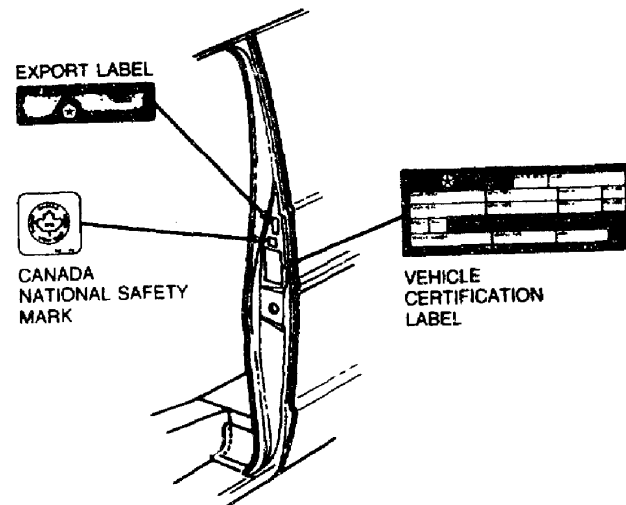

Label Locations

Engine Tune-Up Information Label

Engine Tune-Up Information Label

Vacuum Hose Routing Label

Vacuum Hose Routing Label

Certification Labels

**1982 - 83
DODGE TRUCK MODEL CHART**

MODELS	WHEELBASE	ENGINES	BODY CODE											
			1	2	3	4	5	6	7	8	9			
COMPACT-VANS														
B1	109-127	225-1, 318-1	1											
B2	109-127	225-1, 318-1	1					5						
B3	109-127	318-1, 360-1	1					5						
COMPACT-WAGONS (DODGE & PLYMOUTH)														
B1-PB1	109-127	225-1, 318-1		2										
B2-PB2	109-127	225-1, 318-1		2										
B3-PB3	127	318-1, 360-1		2					6					
CONVENTIONAL CAB 4 × 2														
D1	115-131-149	225-1, 318-1			3	4				7				
D2	131-149	225-1, 318-1	1		3	4				7				
D3	131-149-159-165	318-1, 360-1	1			4			6	7	8			
CONVENTIONAL 4 × 4														
W1	115-131-149	225-1, 318-1			3	4				7				
W2	131	318-1	1		3	4								
W3	131-135-149		1			4			6	7				
SPORT UTILITY (DODGE & PLYMOUTH)														
AD1	106	318-1	1											
AW1	106	318-1	1											

STANDARD EQUIPMENT PICK UP BODY USAGE

BODY STYLE	BODY LENGTH	MODEL	WHEELBASE
PICK UP	6.5 FT.	D150, W150	115
UTILINE	8 FT.	D150, D250, W150, W250	131
PICK UP	6.5 FT.	D150, W150	115
SWEPTLINE	6.5 FT.	D350, W350, (CREW CAB)	149
	8 FT.	D1,2,3, W1,2,3	131
	8 FT.	D1,2,3, W1,2, (CLUB CAB)	149
	8 FT.	D350 (CREW CAB)	165